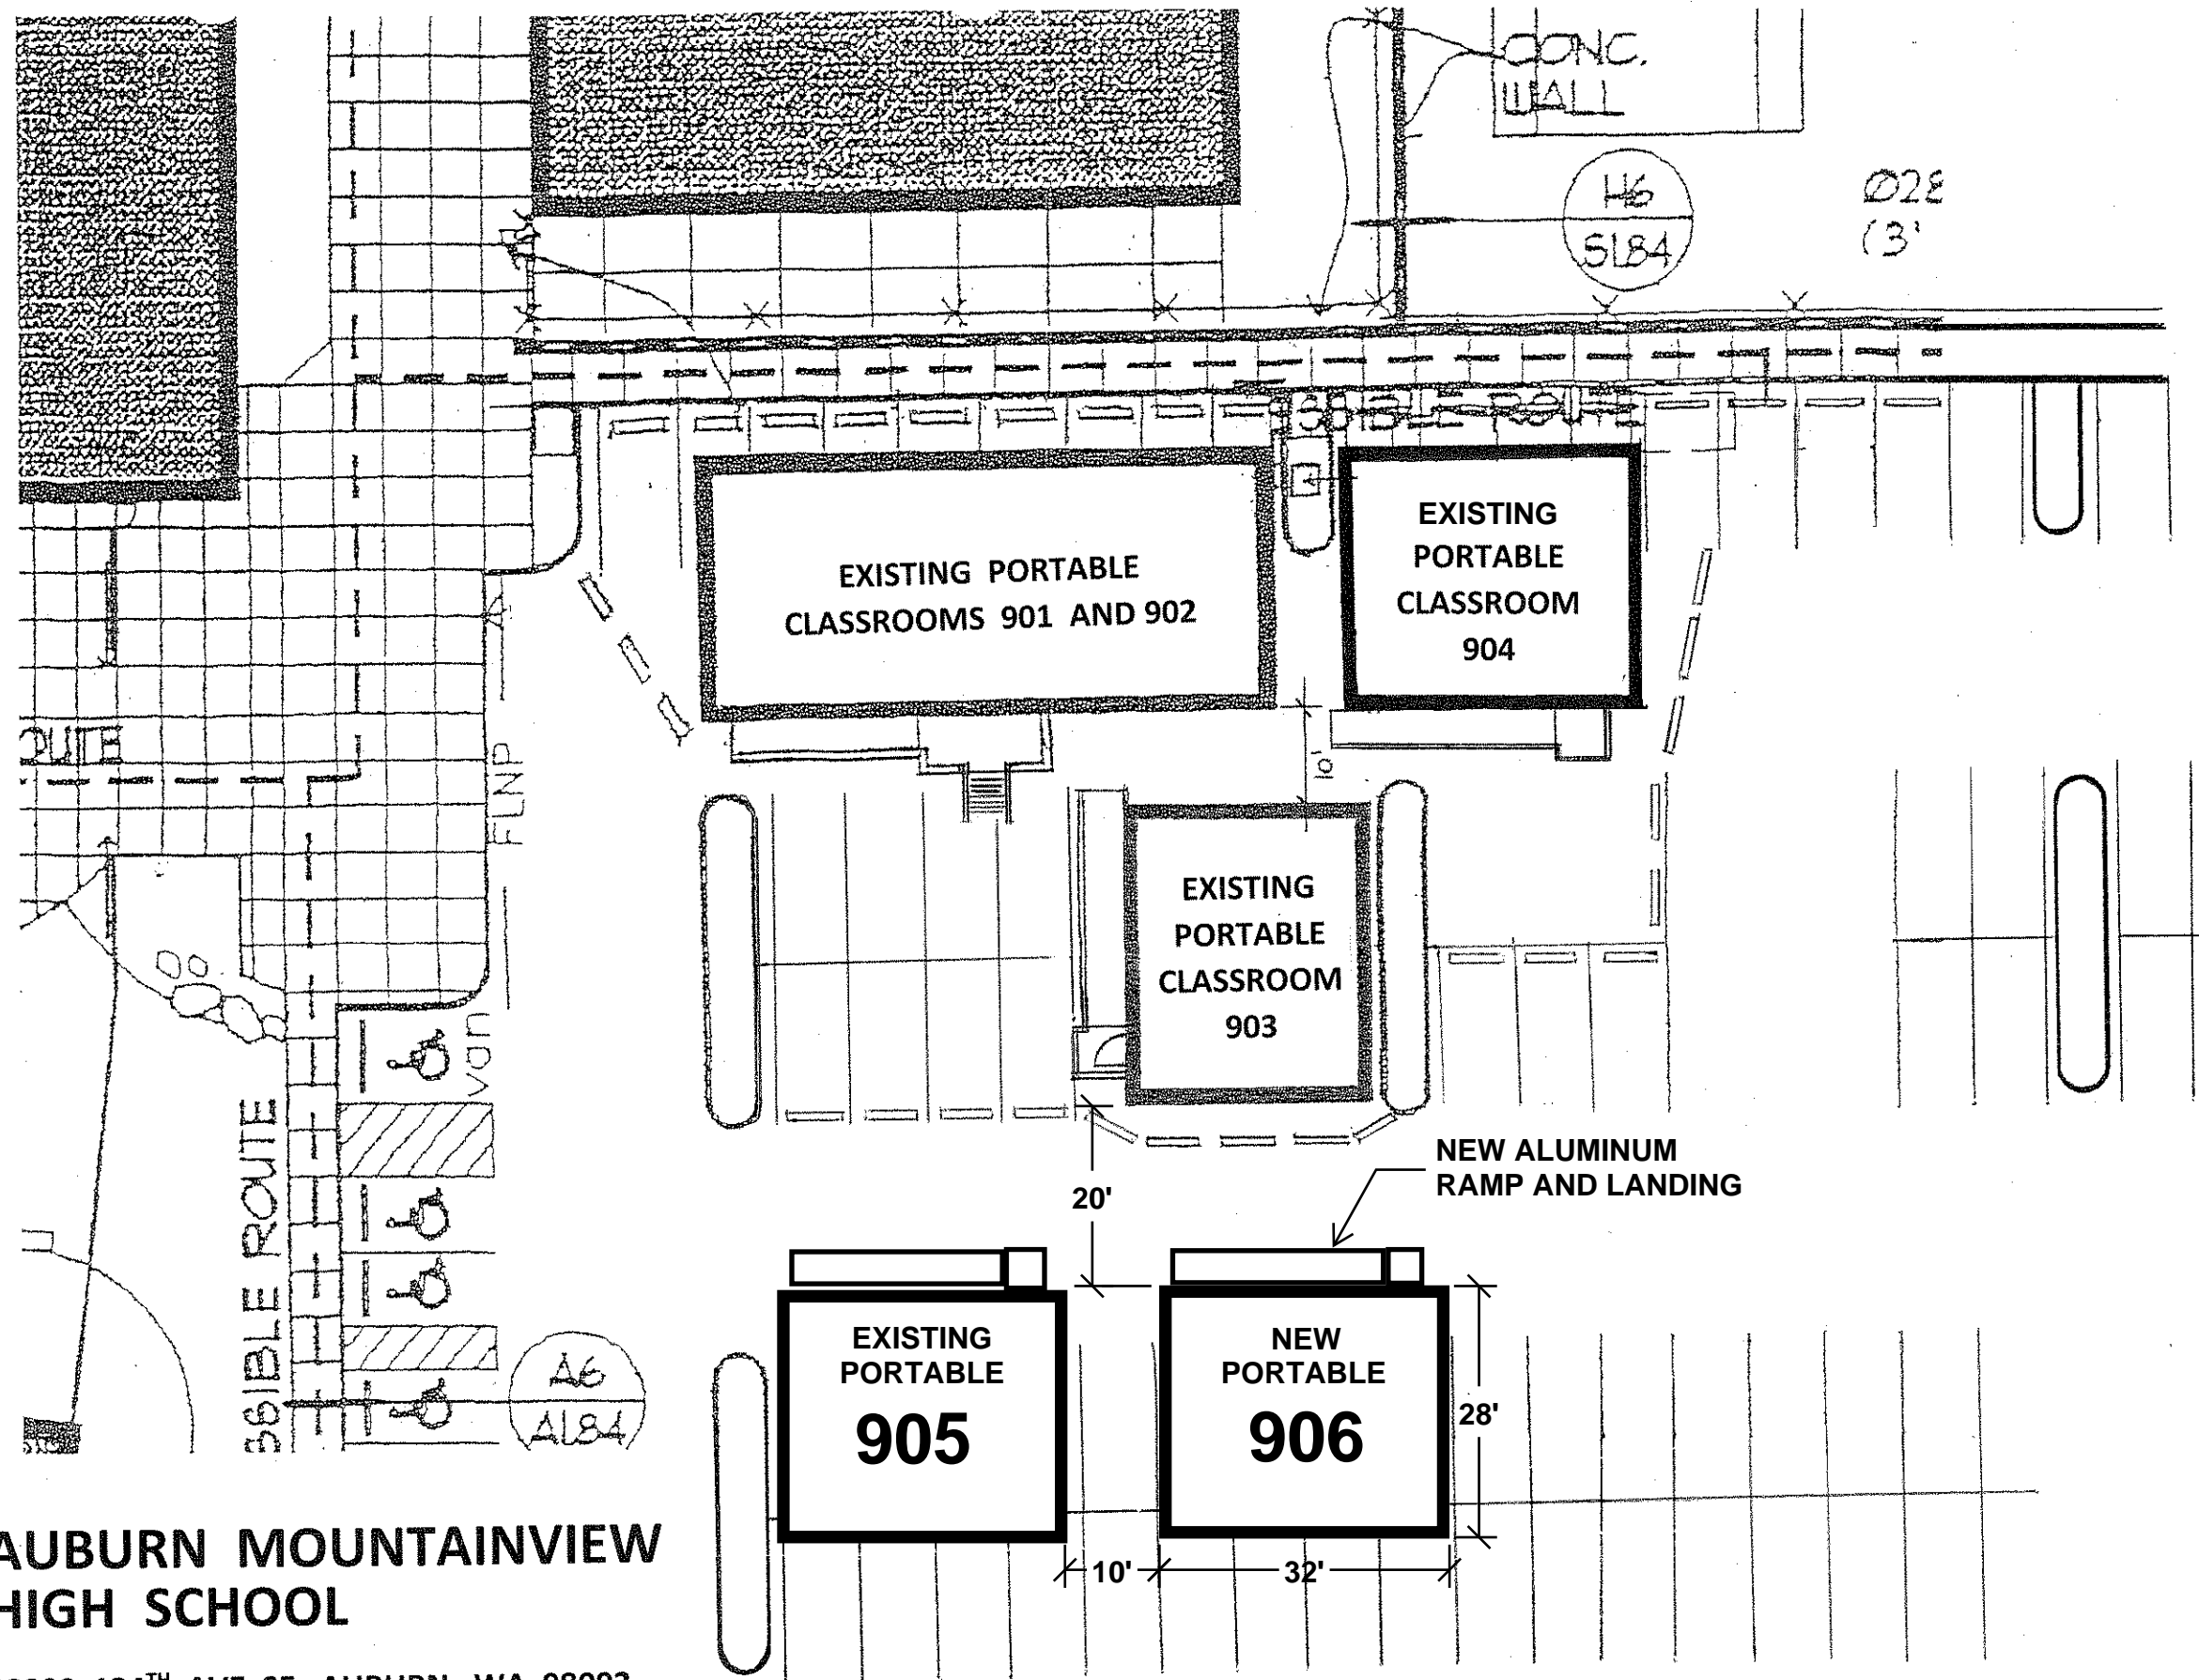

SCALE 1" = 200'-0"

AUBURN MOUNTAINVIEW HIGH SCHOOL

28900 - 124TH AVENUE SE, AUBURN, WA 98002

SCALE 1" = 20'-0"

AUBURN MOUNTAINVIEW HIGH SCHOOL

28900 124TH AVE SE, AUBURN, WA 98092